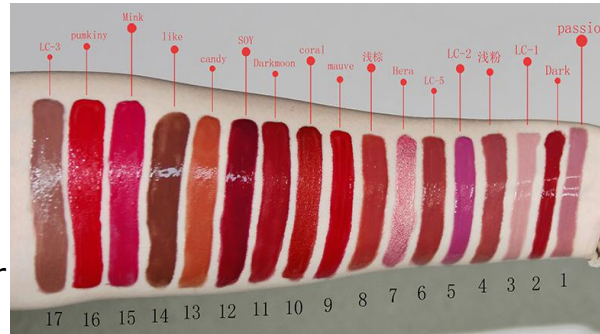

lipgloss

mola

price:$1..85/pcs
Size: 15cm
Shape :Square
Material:PS
Color options:17 different colors
Texture :Glossy
MOQ:50pcs
Private label:500pcs on available color
Product unit weight:0.05kg

mola

MLG1-12

price:$1.85/pcs
Size: 7.5*2cm
Shape :Square
Material:PS
Color options:13 different colors
Texture :Glossy
MOQ:50pcs
Private label:500pcs on available color
Product unit weight:0.05kg