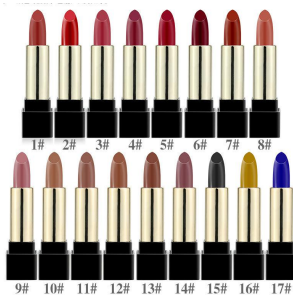

LIP

lipstick